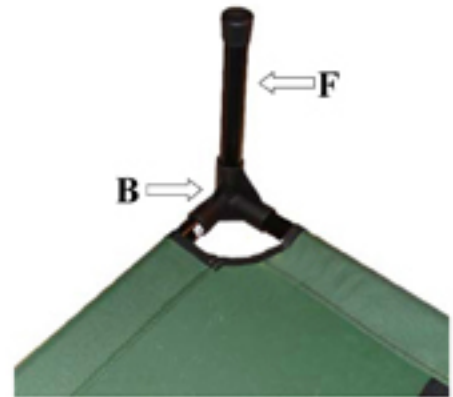

CZ Canbo - Pet Cot Parts List

CB-COT-001- L

Unfold the green sheet and insert two bars A on the short side

Attach corner piece B to bar A

Attach bar C to corner piece B, attach T piece D to bars C & D

Attach legs F to the corners B

Attach center supports E to T pieces D

Turn over the bed, flatten it with your hands.