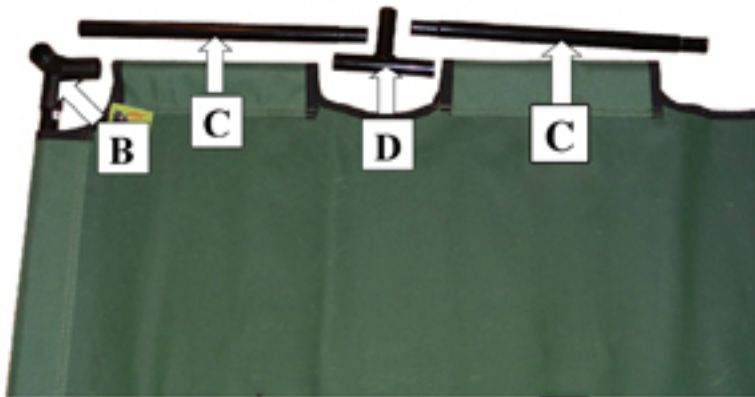

CZ Canbo - Pet Cot Parts List

CB-COT-001- L

Unfold the green sheet and insert two bars A on the short side

Attach corner piece B to bar A

Attach bar C to corner piece B, attach T piece D to bars C & D

Attach legs F to the corners B

Attach center supports E to T pieces D

Turn over the bed, flatten it with your hands.