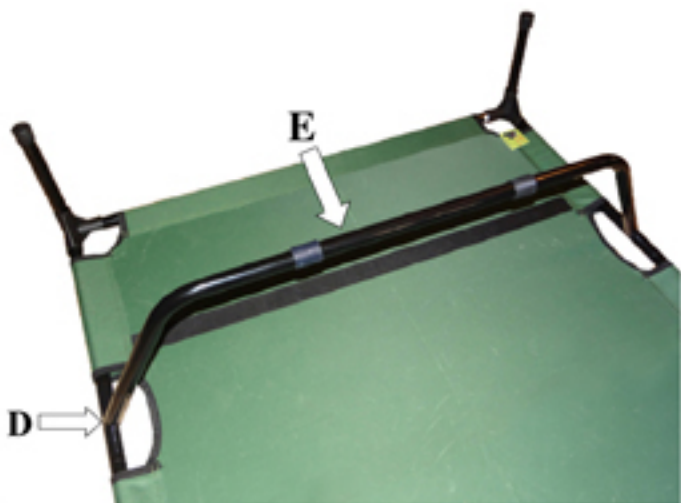

CZ Canbo - Pet Cot Parts List

CB-COT-001- L

Unfold the green sheet and insert two bars A on the short side

Attach corner piece B to bar A

Attach bar C to corner piece B, attach T piece D to bars C & D

Attach legs F to the corners B

Attach center supports E to T pieces D

Turn over the bed, flatten it with your hands.